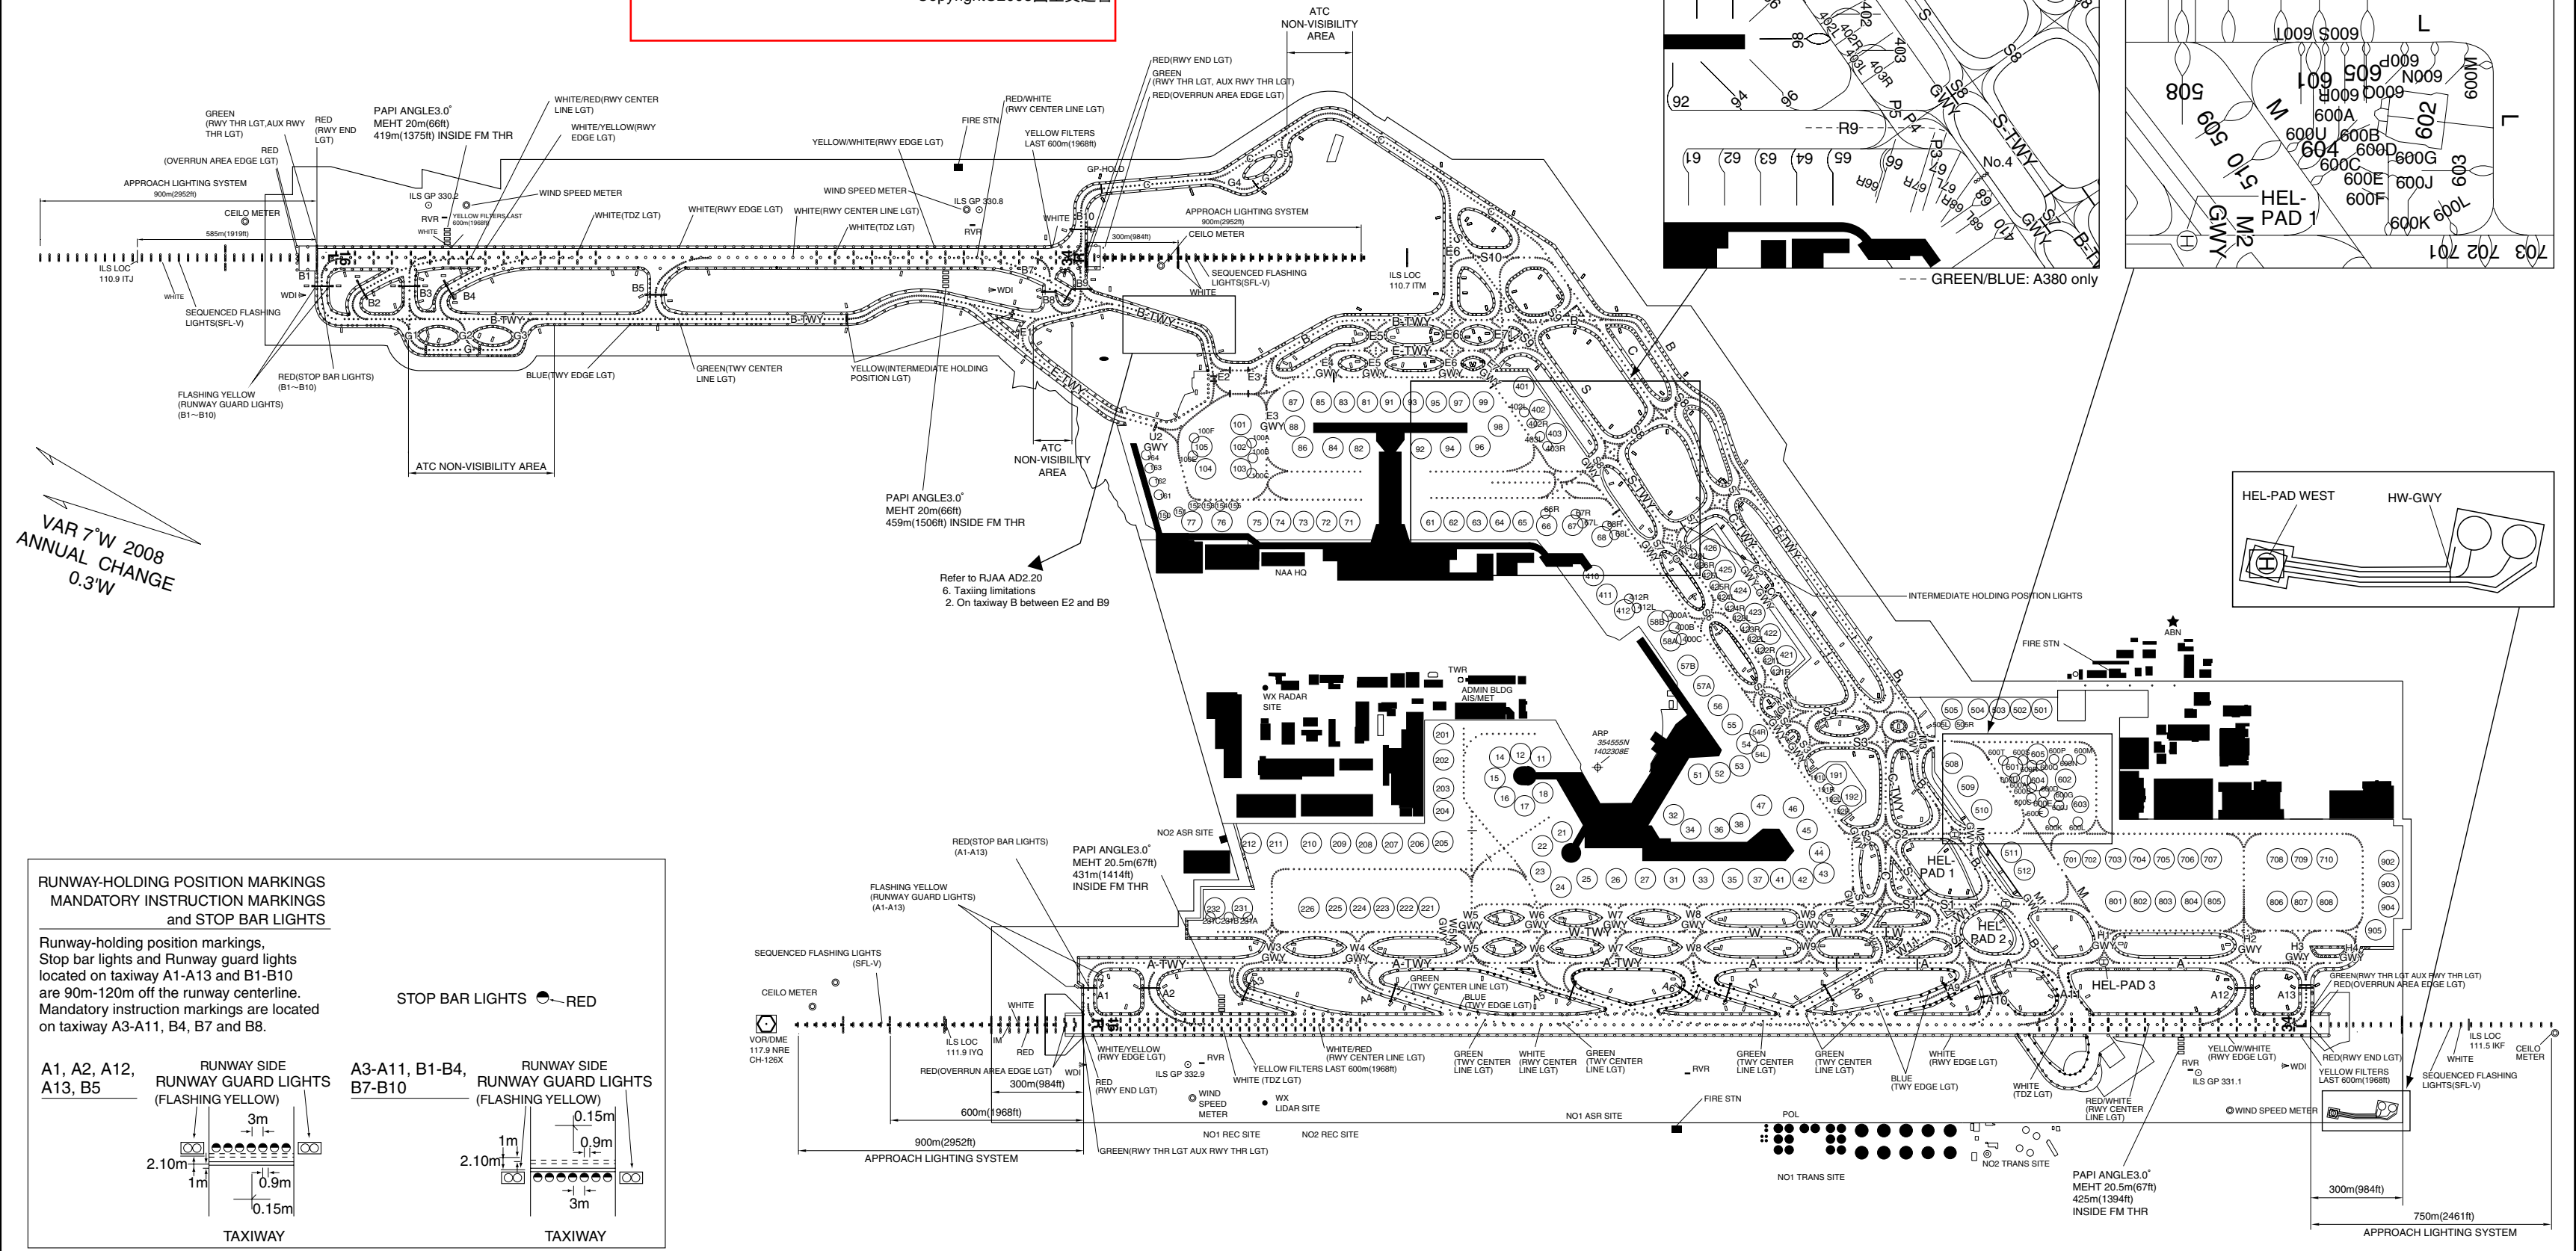

AERODROME CHART

NARITA INTERNATIONAL AIRPORT
ELEV 41m(134.5ft)ARP

RJAA as of 2016.3.28 Reference only
Copyright©2008国土交通省

VAR 7°W 2008
ANNUAL CHANGE
0.3°W